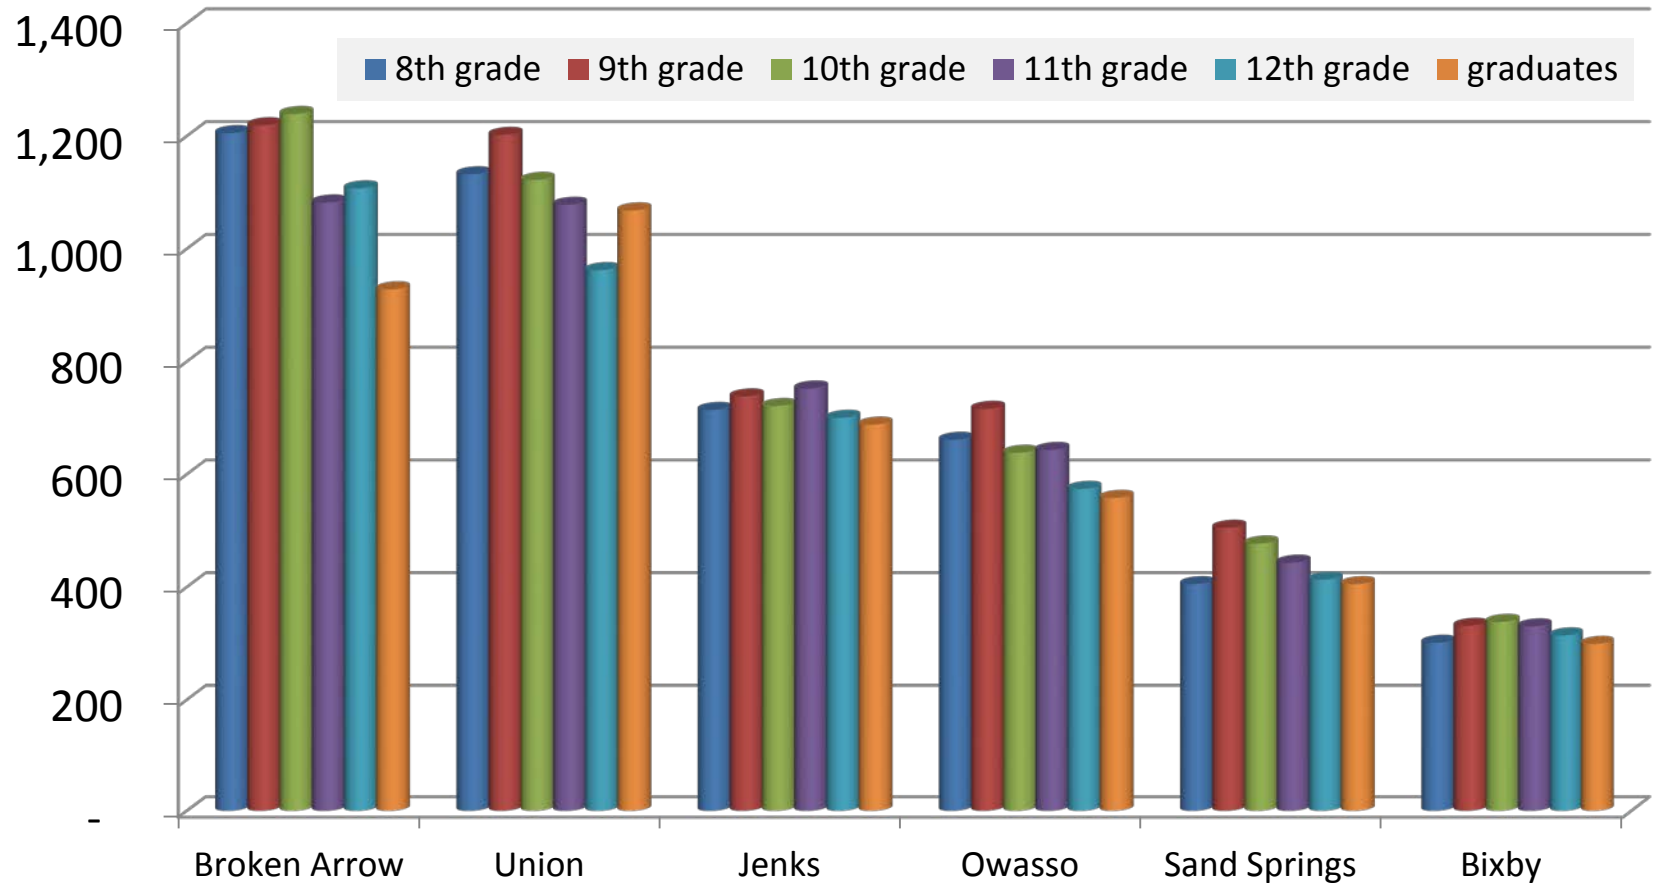

Comparison of Enrollments from 8th Grade through Graduation, Tulsa County High Schools, Classes of 2010 and 2014

Prepared by the Community Service Council,
with support from MHSC

3.9.15

Enrollment 8th Grade through Graduation, Larger Tulsa County School Districts, Class of 2010

Enrollment 8th Grade through Graduation, Larger Tulsa County School Districts, Class of 2014

Enrollment 8th Grade through Graduation, Smaller Tulsa County School Districts, Class of 2010

Enrollment 8th Grade through Graduation, Smaller Tulsa County School Districts, Class of 2014