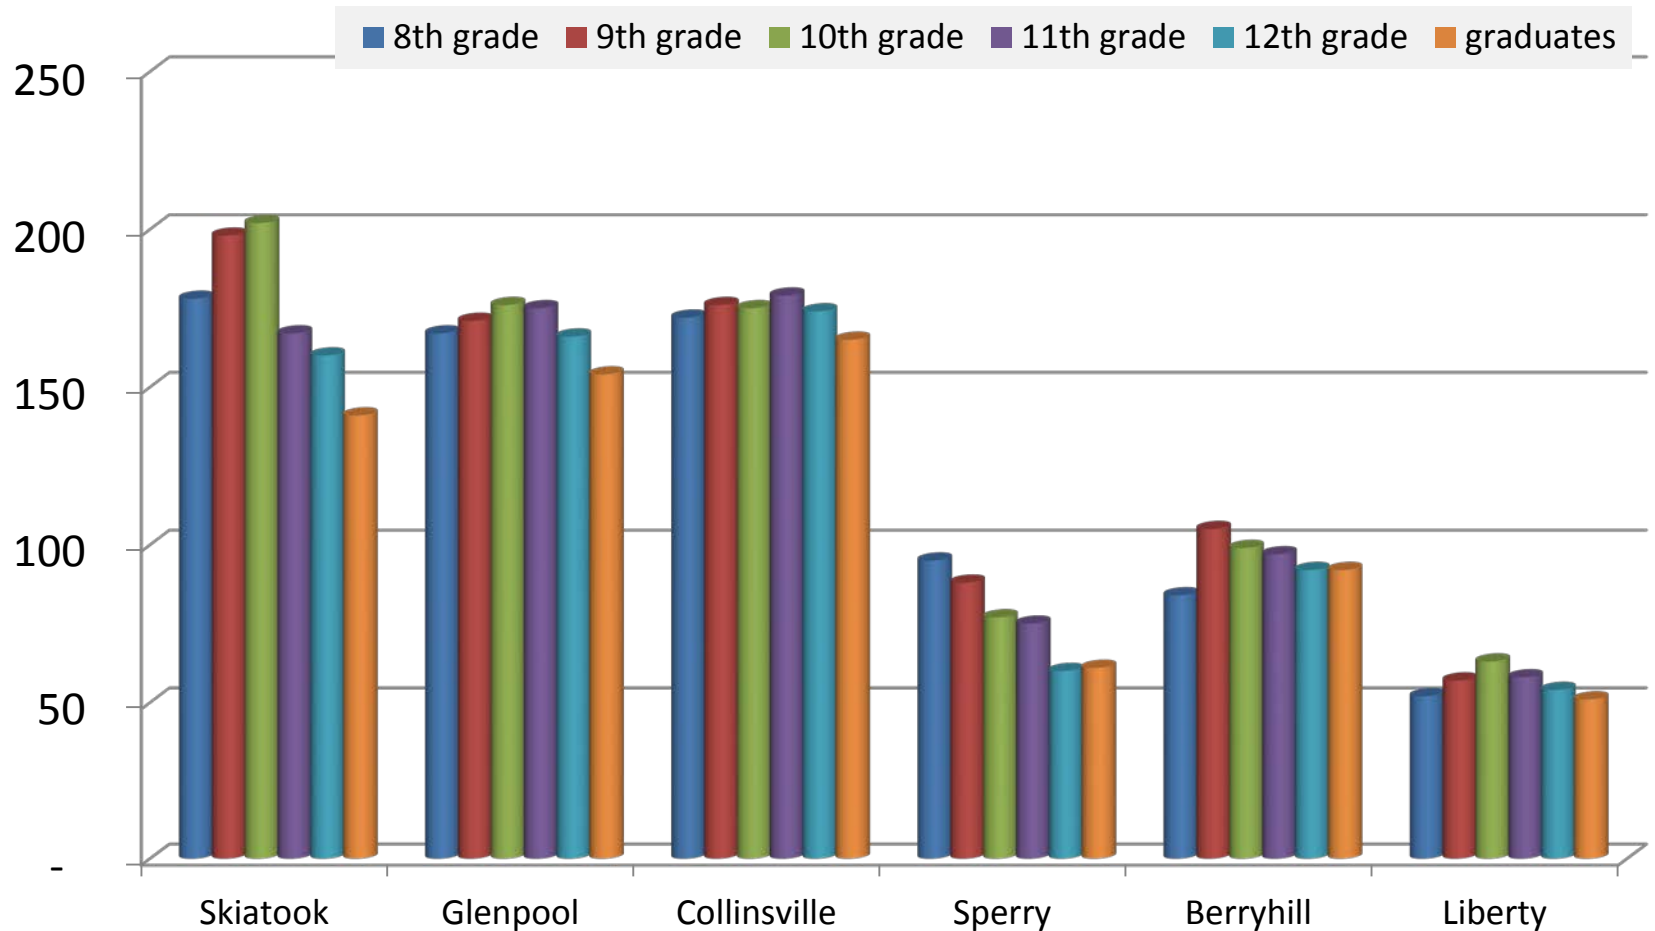

Comparison of Enrollments from 8th Grade through Graduation, Tulsa County High Schools, Classes of 2010 and 2014

Prepared by the Community Service Council,
with support from MHSC

3.9.15

Enrollment 8th Grade through Graduation, Larger Tulsa County School Districts, Class of 2010

Enrollment 8th Grade through Graduation, Larger Tulsa County School Districts, Class of 2014

Enrollment 8th Grade through Graduation, Smaller Tulsa County School Districts, Class of 2010

Enrollment 8th Grade through Graduation, Smaller Tulsa County School Districts, Class of 2014