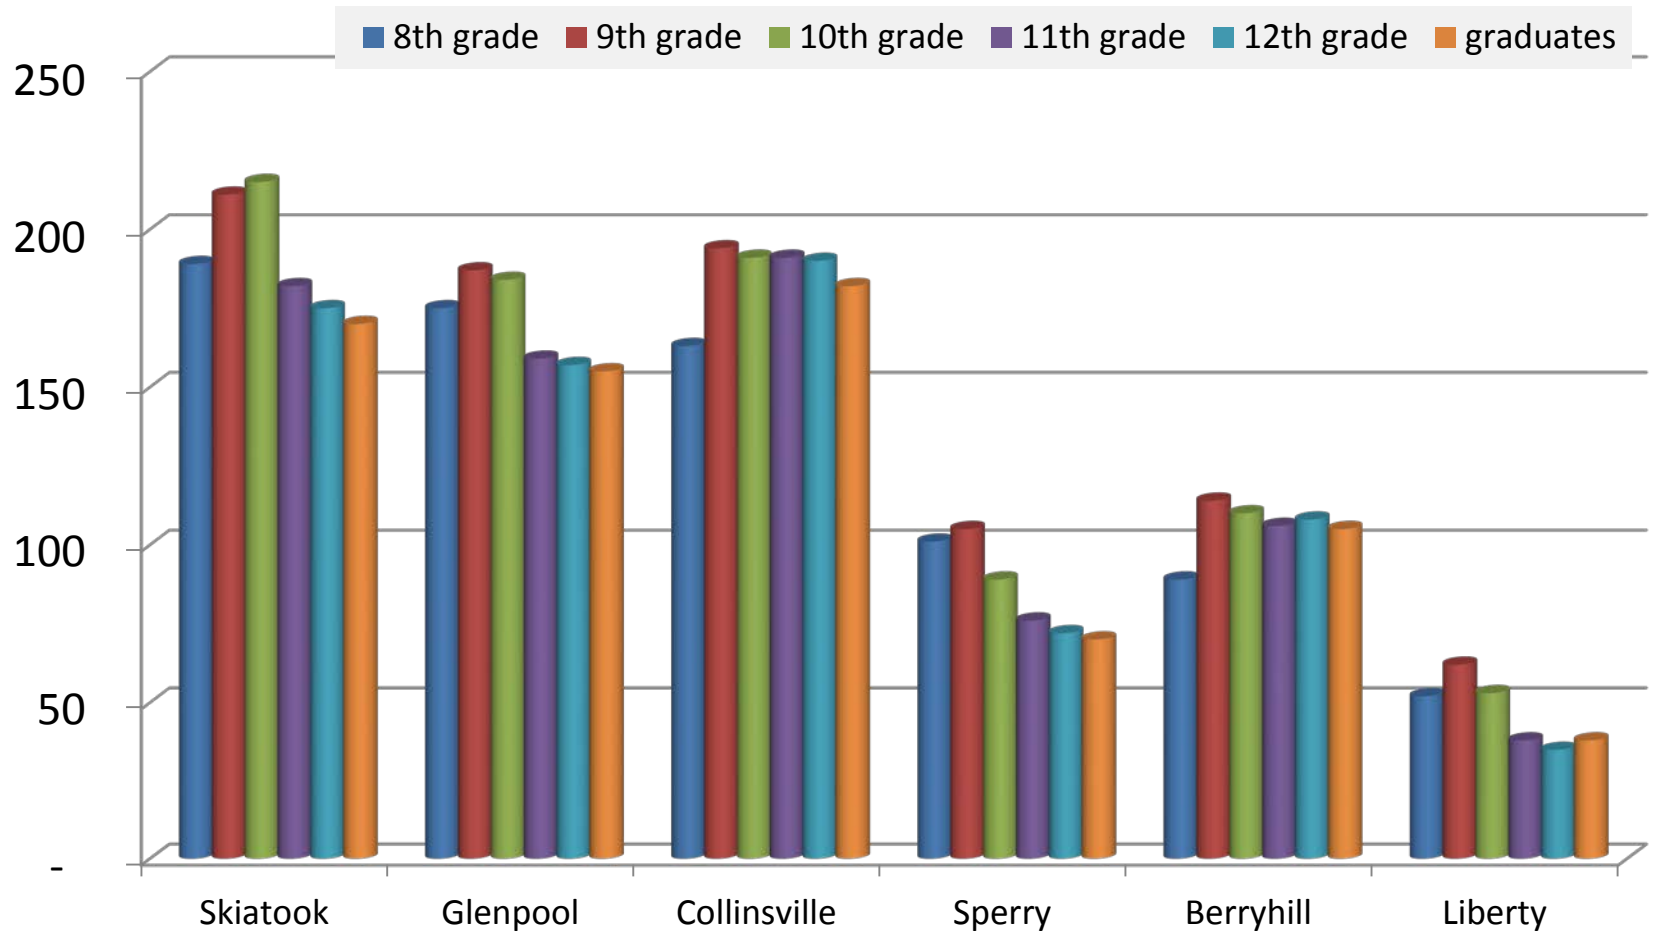

Comparison of Enrollments from 8th Grade through Graduation, Tulsa County High Schools, Classes of 2010 and 2014

Prepared by the Community Service Council,
with support from MHSC

3.9.15

Enrollment 8th Grade through Graduation, Larger Tulsa County School Districts, Class of 2010

Enrollment 8th Grade through Graduation, Larger Tulsa County School Districts, Class of 2014

Enrollment 8th Grade through Graduation, Smaller Tulsa County School Districts, Class of 2010

Enrollment 8th Grade through Graduation, Smaller Tulsa County School Districts, Class of 2014