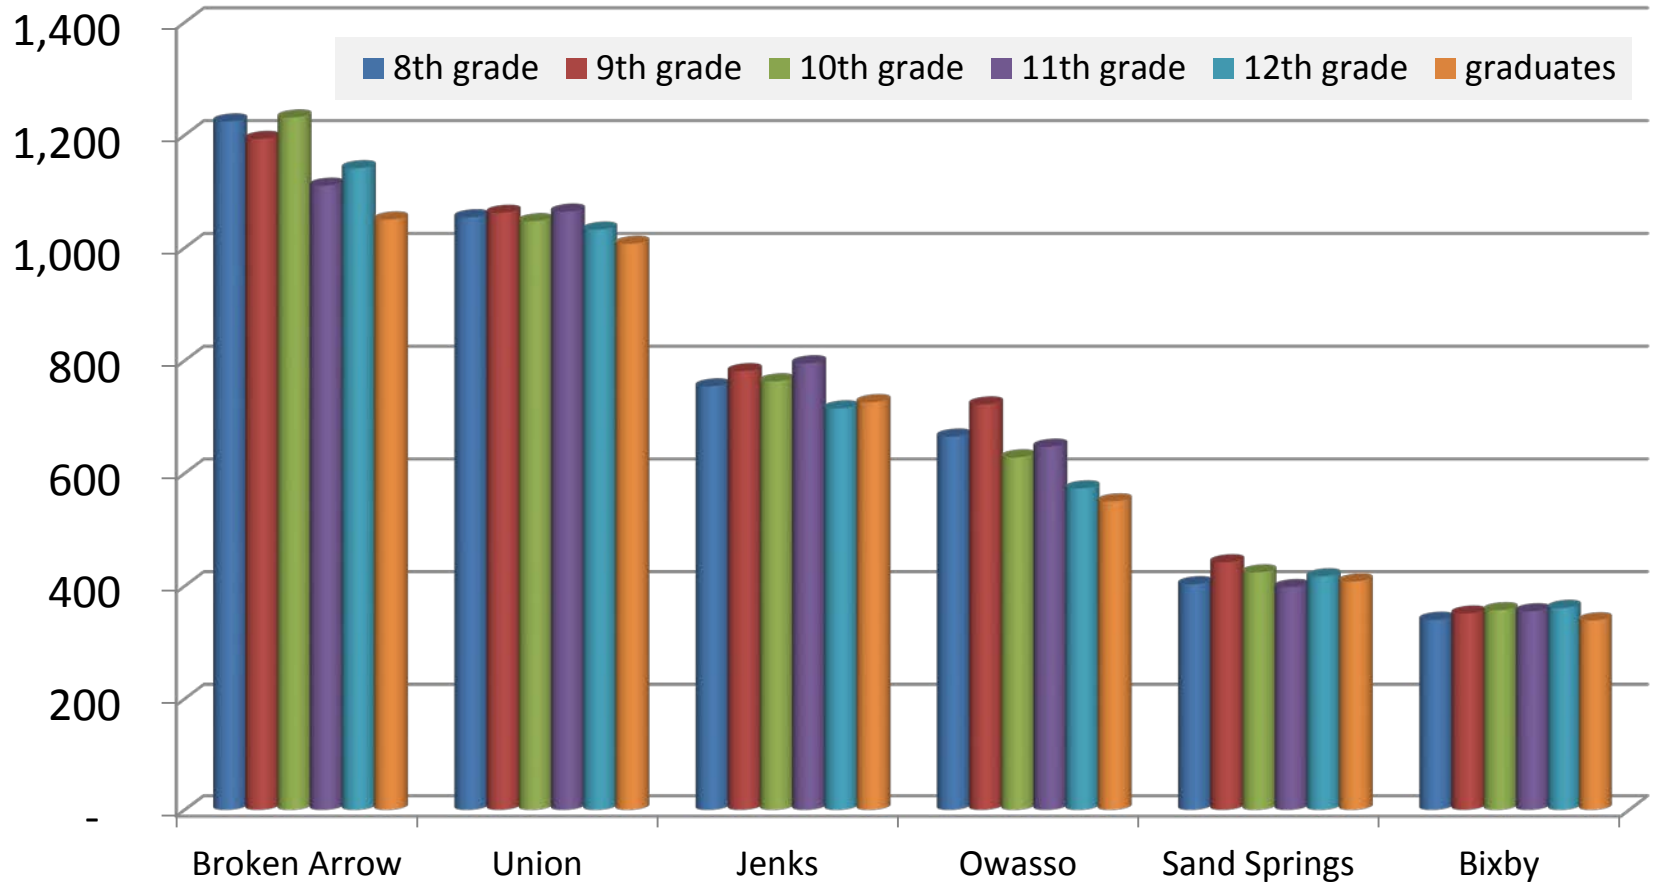

Comparison of Enrollments from 8th Grade through Graduation, Tulsa County High Schools, Classes of 2010 and 2014

Prepared by the Community Service Council,
with support from MHSC

3.9.15

Enrollment 8th Grade through Graduation, Larger Tulsa County School Districts, Class of 2010

Enrollment 8th Grade through Graduation, Larger Tulsa County School Districts, Class of 2014

Enrollment 8th Grade through Graduation, Smaller Tulsa County School Districts, Class of 2010

Enrollment 8th Grade through Graduation, Smaller Tulsa County School Districts, Class of 2014